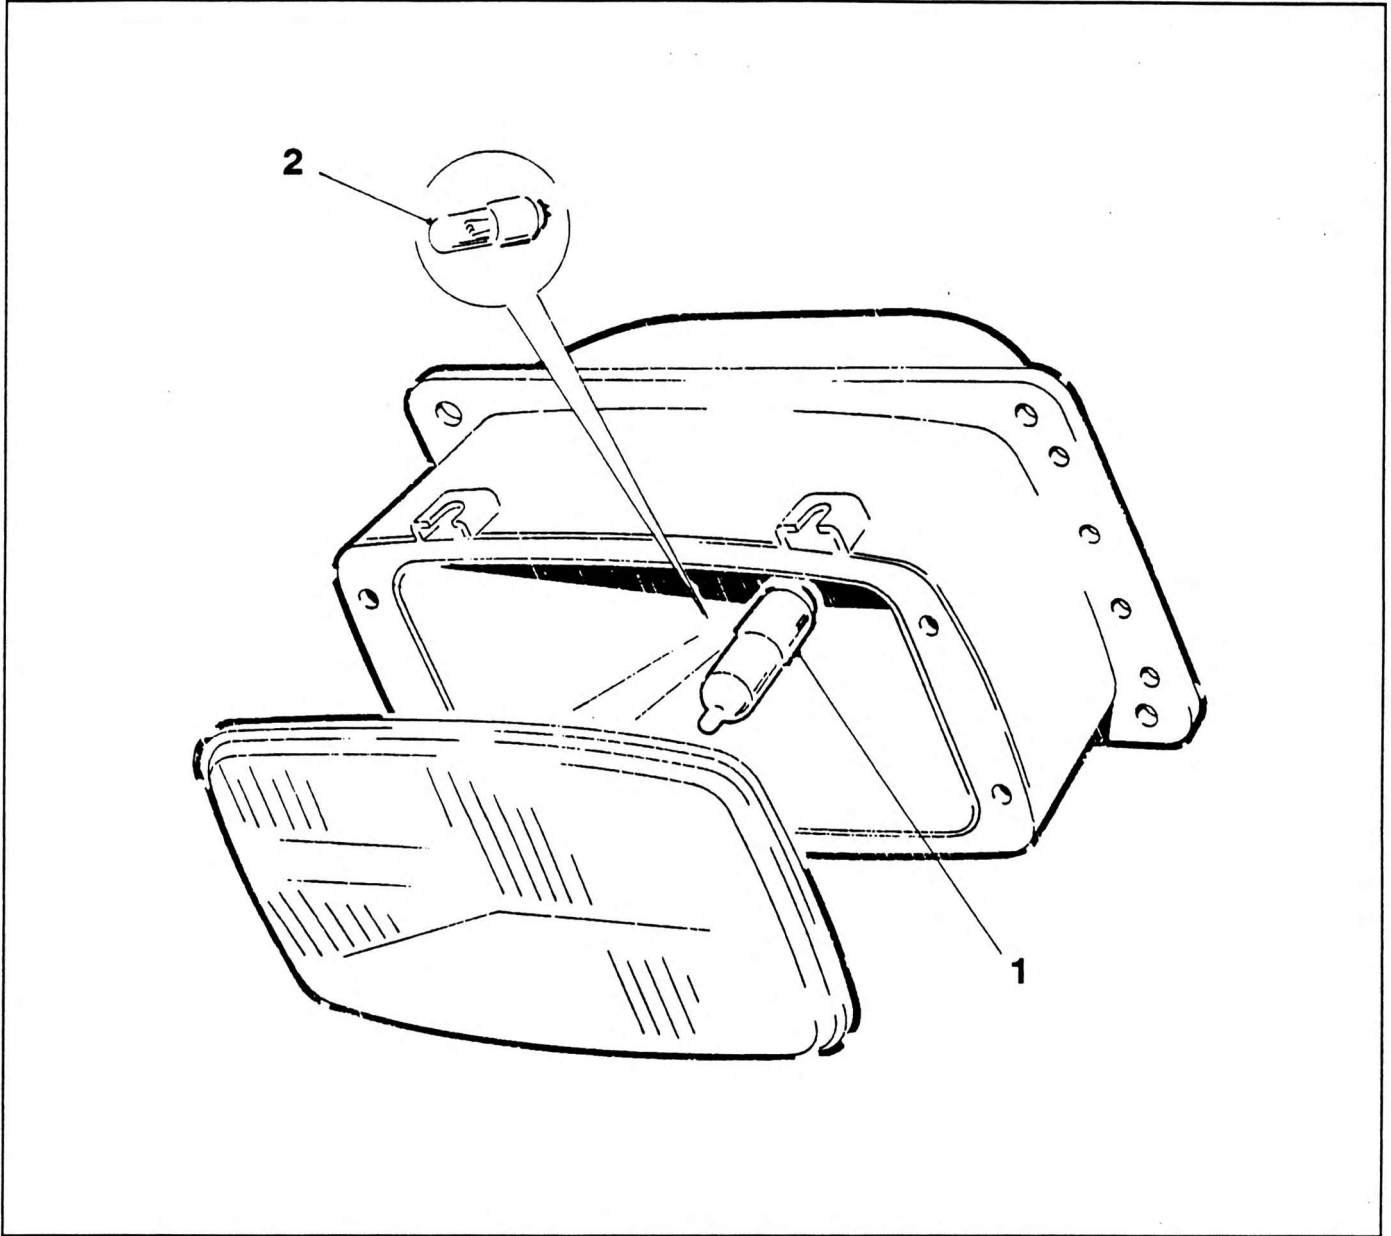

HEADLAMP R.H. DIPPING

NO.	PART NO	QTY.	DESCRIPTION	NO.	PART NO	QTY.	DESCRIPTION
-	7581990230	1	COMPLETE ASSEMBLY				
1	7176743	1	BULB 24V 70/75W				
2	7176737	1	BULB 24V 4W				

Note:- These are the only serviceable items